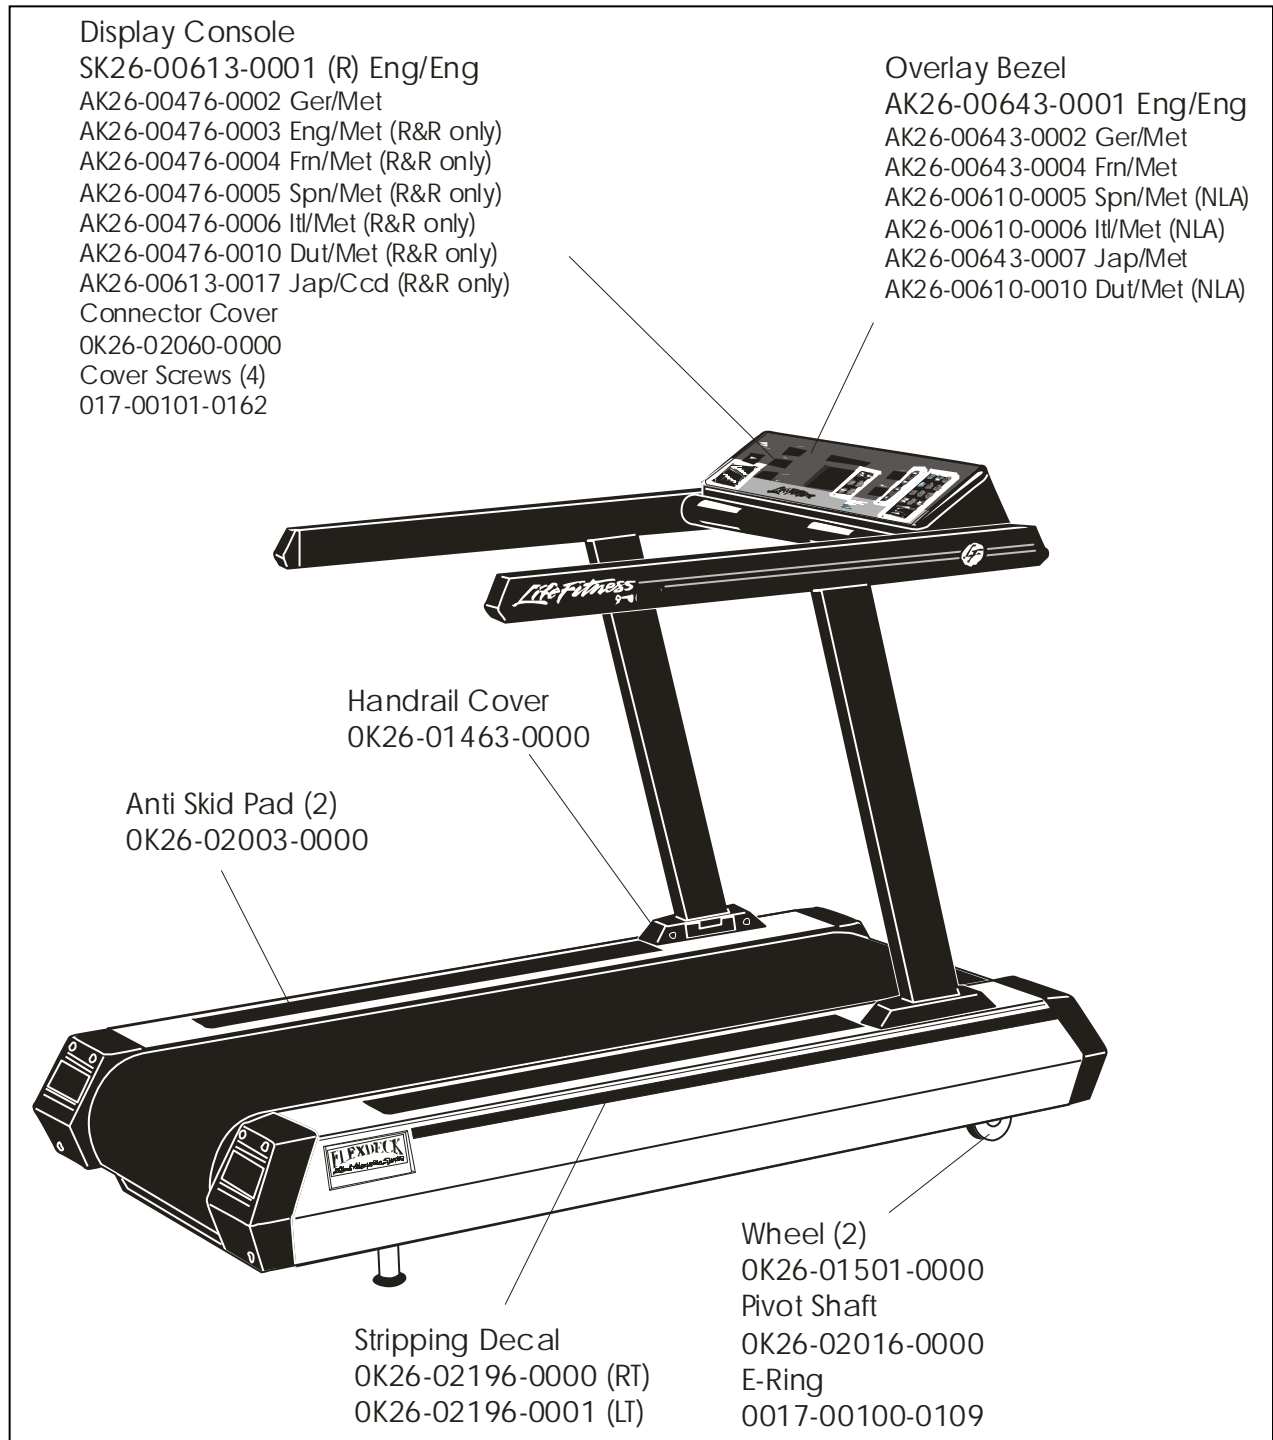

TR-9500HR
TREADMILL

GK26-00030-XXXX
SN: 313516-313566, 313976 & up

TR-9500HR
TREADMILL

GK26-00030-XXXX
SN: 313516-313566, 313976 & up

TR-9500HR
TREADMILL

GK26-00030-XXXX
SN: 313516-313566, 313976 & up

TR-9500HR
TREADMILL

GK26-00030-XXXX
SN: 313516-313566, 313976 & up