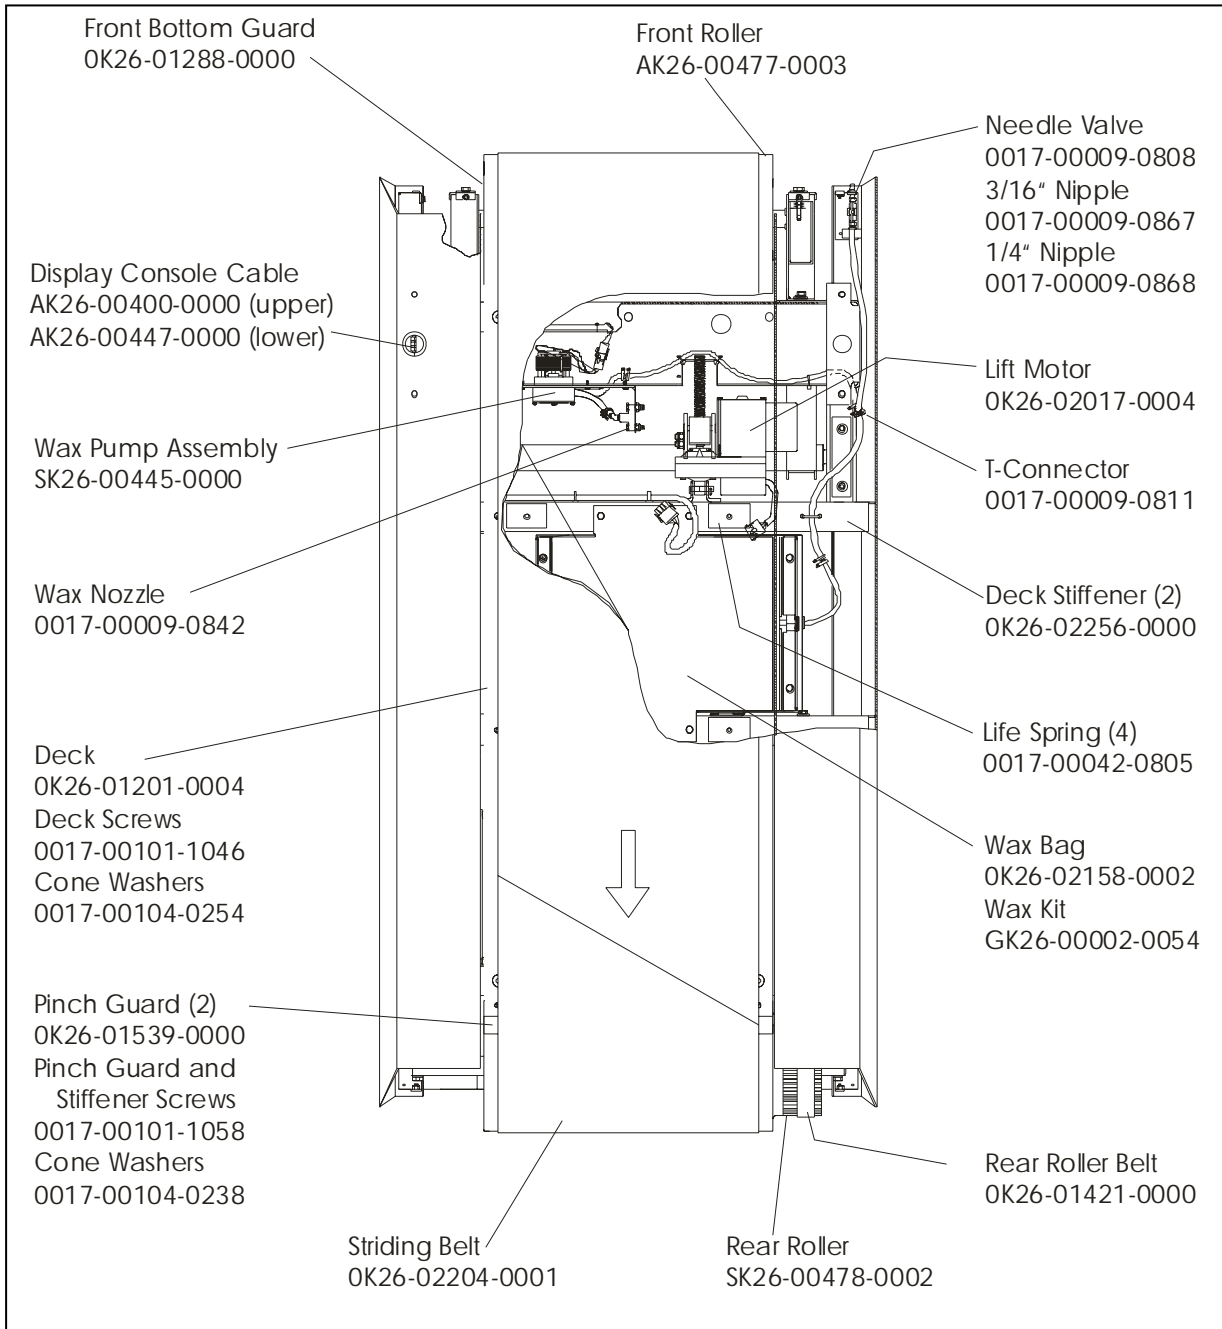

TR-9500HR
TREADMILL

GK26-00030-XXXX
SN: 313516-313566, 313976 & up

TR-9500HR
TREADMILL

GK26-00030-XXXX
SN: 313516-313566, 313976 & up

TR-9500HR
TREADMILL

GK26-00030-XXXX
SN: 313516-313566, 313976 & up

TR-9500HR
TREADMILL

GK26-00030-XXXX
SN: 313516-313566, 313976 & up