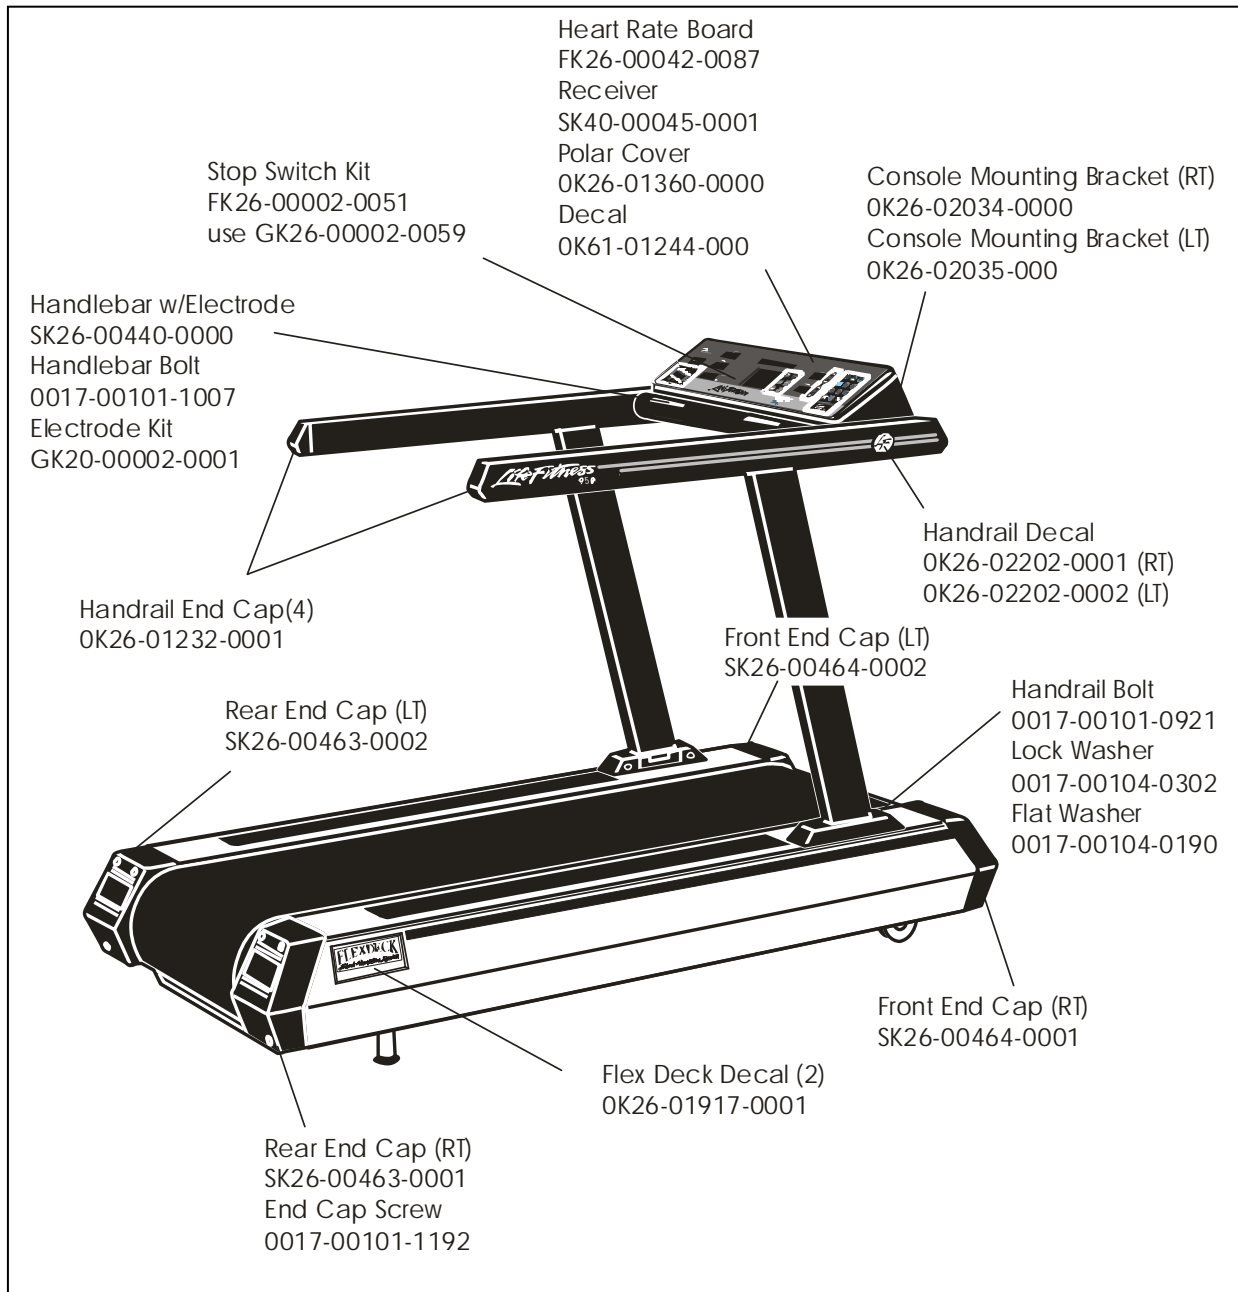

TR-9500HR
TREADMILL

GK26-00030-XXXX
SN: 313516-313566, 313976 & up

TR-9500HR
TREADMILL

GK26-00030-XXXX
SN: 313516-313566, 313976 & up

TR-9500HR
TREADMILL

GK26-00030-XXXX
SN: 313516-313566, 313976 & up

TR-9500HR
TREADMILL

GK26-00030-XXXX
SN: 313516-313566, 313976 & up